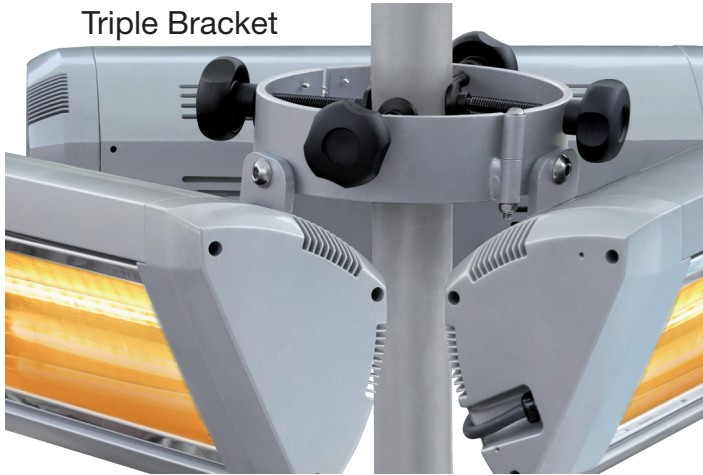

66 and 100mm diameter pole brackets

150mm Short Hook

300mm Long Hook

Triple Bracket

Standard Bracket (comes in box with heater)

Expanding Bracket (Closed)

Expanding Bracket (Extended)