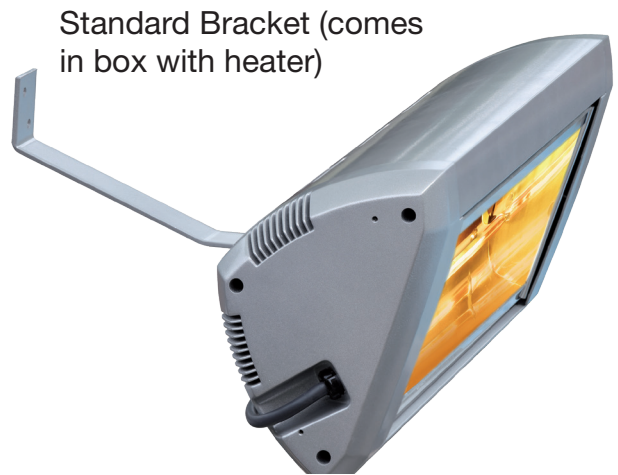

66 and 100mm diameter pole brackets

150mm Short Hook

300mm Long Hook

Triple Bracket

Standard Bracket (comes in box with heater)

Expanding Bracket (Closed)

Expanding Bracket (Extended)