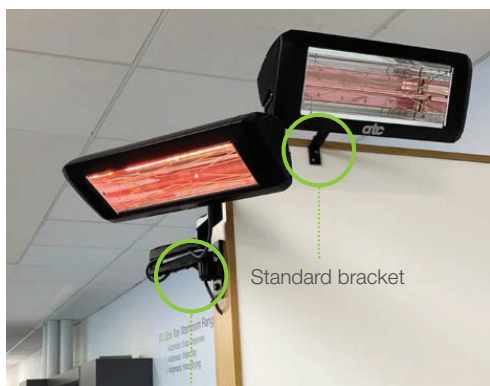

SIE-CI41-Long-Hook
SIE-SL41-Long-Hook

SIE-CI100-Tri
SIE-SL100-Tri

SIE-CI-Standard
SIE-SL-Standard

(closed)

SIE-BL-Expand-Bracket
SIE-SL-Expand-Bracket

(extended)

Product Code	Description	Colour	Dimensions
SIE-BL66-Pole	Pole Bracket. Opens up to 66mm	Black	34-66mm diameter
SIE-SL66-Pole	Pole Bracket. Opens up to 66mm	Silver	34-66mm diameter
SIE-BL100-Pole	Pole Bracket. Opens up to 100mm	Black	70-100mm diameter
SIE-SL100-Pole	Pole Bracket. Opens up to 100mm	Silver	70-100mm diameter
SIE-CI41-Short-Hook	150mm Hook for under awnings and parasols. Opens up to 41mm	Cast Iron	150 x 50 x 47mm
SIE-SL41-Short-Hook	150mm Hook for under awnings and parasols. Opens up to 41mm	Silver	150 x 50 x 47mm
SIE-CI41-Long-Hook	300mm Hook for under awnings and parasols. Opens up to 41mm	Cast Iron	300 x 50 x 47mm
SIE-SL41-Long-Hook	300mm Hook for under awnings and parasols. Opens up to 41mm	Silver	300 x 50 x 47mm
SIE-CI100-Tri	Triple bracket for 3 heaters on Pole with Hinged opening Max 100mm pole	Cast Iron	40-130mm diameter
SIE-SL100-Tri	Triple bracket for 3 heaters on Pole with Hinged opening Max 100mm pole	Silver	40-130mm diameter
SIE-CI-Standard	Standard bracket	Cast Iron	150 x 90 x 30mm
SIE-SL-Standard	Standard bracket	Silver	150 x 90 x 30mm
SIE-BL-Expand-Bracket	Expanding Wall Bracket	Black	500 x 40 x 40mm
SIE-SL-Expand-Bracket	Expanding Wall Bracket	Silver	500 x 40 x 40mm

Extendable bracket closed

Extendable bracket open