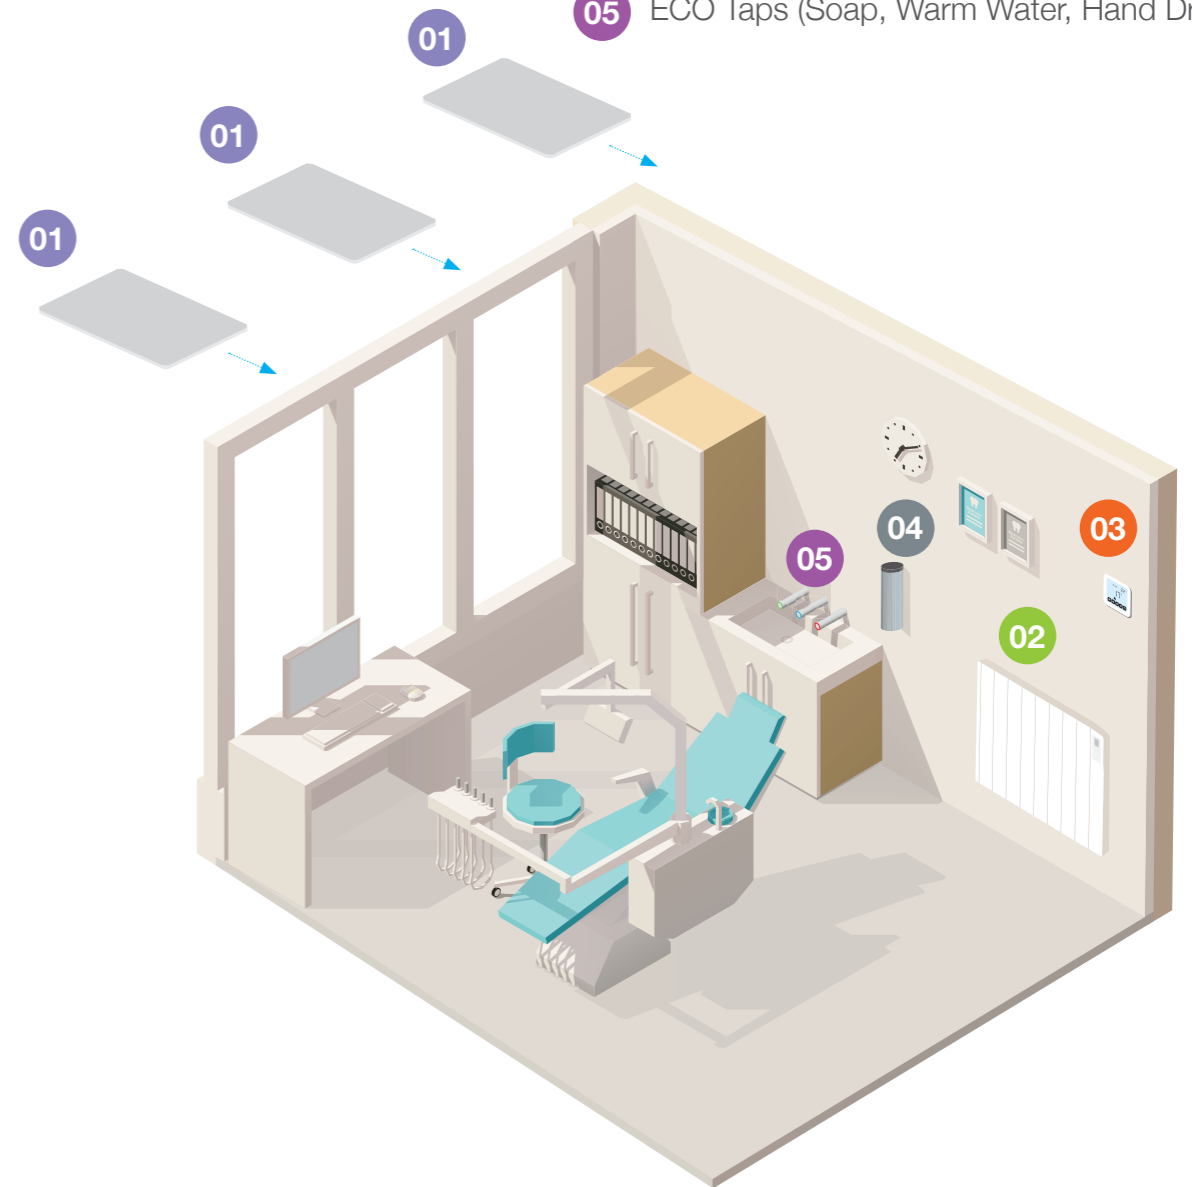

Healthcare Heating Solutions

Creating a warm and comforting environment

Heating Options for the Healthcare Sector

Hospital Ward

Also suitable for Nursing Homes

- 01 Low Temp Ceiling Heaters *or*
- 02 Sun Ray RF Thermal Radiator* **ATC SMART**
- 03 HeatStat Room Thermostat
- 04 Dahlia Sanitiser Dispenser

*Sun Ray RF can be controlled from Reception Desk / Nurses Station

For more detailed information, visit our website atc.ie

Dentist / GP Surgery

- 01 Low Temperature Ceiling Heaters *or*
- 02 iLifestyle Wi-Fi Radiator **ATC SMART**
- 03 HeatStat Room Thermostat
- 04 Dahlia Sanitiser Dispenser
- 05 ECO Taps (Soap, Warm Water, Hand Dryer)