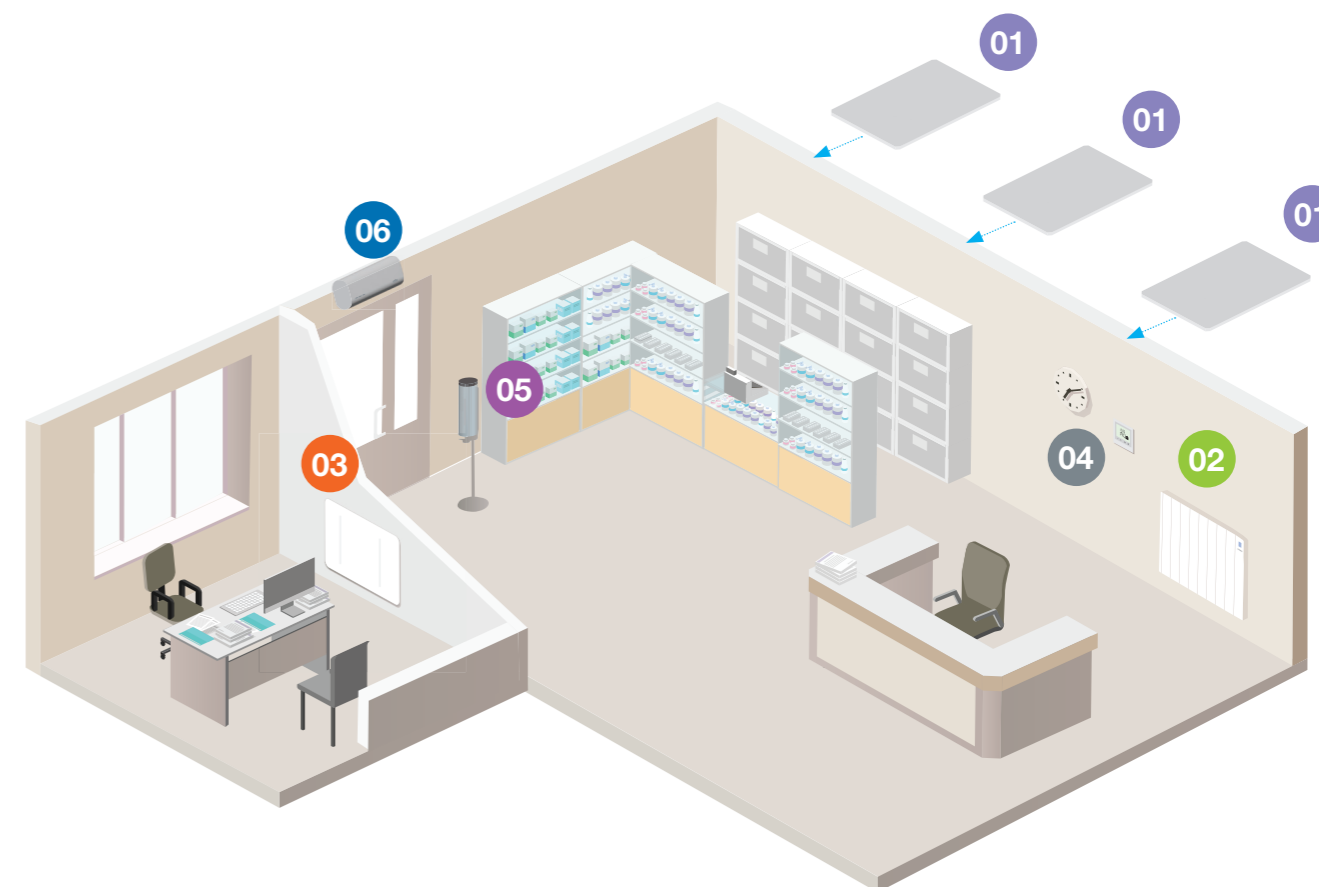

*Sun Ray RF can be controlled from Reception Desk / Nurses Station

For more detailed information, visit our website atc.ie

Dentist / GP Surgery

- 01 Low Temperature Ceiling Heaters *or*
- 02 iLifestyle Wi-Fi Radiator **ATC SMART**
- 03 HeatStat Room Thermostat
- 04 Dahlia Sanitiser Dispenser
- 05 ECO Taps (Soap, Warm Water, Hand Dryer)

technical@atc.ie

01 467 8302

Hospital Reception / Waiting Area

- 01 Low Temperature Ceiling Heaters *or*
- 02 iLifestyle Wi-Fi Radiator **ATC SMART**
- 03 HeatStat Room Thermostat
- 04 Dahlia Sanitiser Dispenser
- 05 Welcome Overdoor Heater

Health Clinic

- 01 Low Temperature Ceiling Heaters *or*
- 02 Sun Ray RF Thermal Radiator **ATC SMART** *or*
- 03 Merida RF Panel Radiator **ATC SMART**
- 04 HeatStat Room Thermostat **ATC SMART**
- 05 Dahlia Sanitiser Dispenser
- 06 Welcome Overdoor Heater