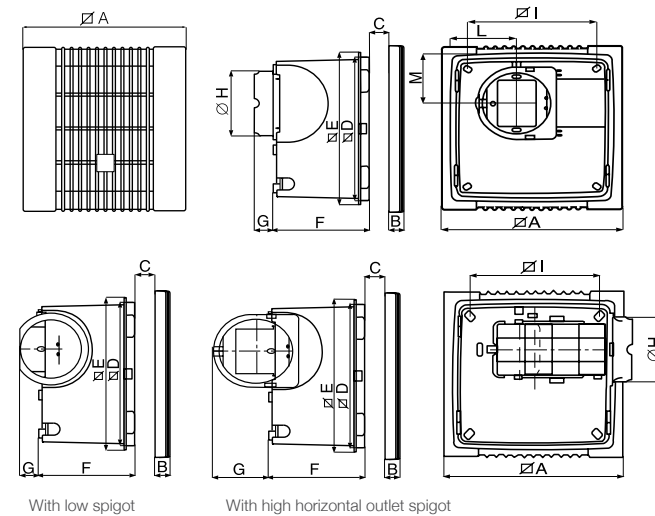

Product Features

- 100mm diameter spigot standard
- 2 models available with or without the option of timer
- Supplied with brackets and template for quick and easy installation by one person.
- Option of vertical or horizontal extract points
- Optional low profile or high profile duct connector
- Powerful yet very quiet operation.
- Supplied with long life motors 30,000 hours.
- Wall or ceiling mounted
- Can be ducted up to 6m
- IPX4 splash proof protection on all models.
- IMQ data label ensures data and performance is third party certified.
- Conforms to international standards: CEI EN 60335-2-80, CEI EN 60529 (code IP) and CEI 107-53/1986

Pressure/Performance Curves

- side outlet with high profile spigot
- perpendicular outlet
- side outlet with low profile spigot

Ariett® Recessed LONG LIFE 30.000h

Code	Ariett Surface Duct Fan 100mm (19.4 L/S) Wall / Ceiling 70M²/H IpX4	Box Qty
12012	Ariett Recessed (75m³/h) (22.2 l/s) ⁽¹⁾	4
12013	Ariett Recessed C/W TIMER	4
12011	Ariett Long Life Recessed C/W TIMER	4

Spigots

Code	Ariett Spigots	Box Qty
22841*	High Profile Spigot (70m³/h) (19.4 l/s) ⁽²⁾	1
11966	Low Profile Spigot (55m³/h) (15.3 l/s) ⁽³⁾	1

⁽¹⁾Rear air outlet. ⁽²⁾Side air outlet with high profile. ⁽³⁾Side air outlet with low profile.
* Non Stock Products Special Order Required

Dimensions (mm)

	A	B	C	D	E	F	G	H	I	L	M	KG
ARIETT	252	23	65	214.5	228	135.3	31.5/76.7	96.5	180	92	76	1.9

Wall-mounted with vertical extract.

False-ceiling-mounted with low-profile spigot.