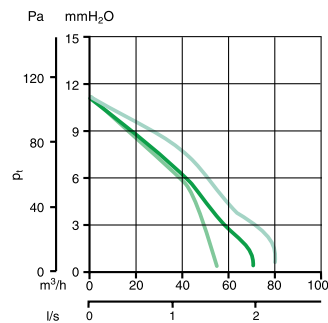

Product Features

- 100mm diameter spigot standard
- 2 models available with or without the option of timer
- Supplied with brackets and template for quick and easy installation by one person.
- Option of vertical or horizontal extract points
- Optional low profile or high profile duct connector
- Powerful yet very quiet operation.
- Supplied with long life motors 30,000 hours.
- Wall or ceiling mounted
- Can be ducted up to 6m
- IPX4 splash proof protection on all models.
- IMQ data label ensures data and performance is third party certified.
- Conforms to international standards: CEI EN 60335-2-80, CEI EN 60529 (code IP) and CEI 107-53/1986

Pressure/Performance Curves

- side outlet with high profile spigot
- perpendicular outlet
- side outlet with low profile spigot

Ariett® Recessed LONG LIFE 30.000h

Code	Ariett Surface Duct Fan 100mm (19.4 L/S) Wall / Ceiling 70M²/H IpX4	Box Qty
12012	Ariett Recessed (75m³/h) (22.2 l/s) ⁽¹⁾	4
12013	Ariett Recessed C/W TIMER	4
12011	Ariett Long Life Recessed C/W TIMER	4