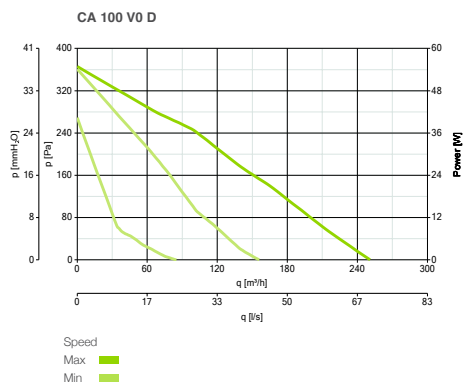

Pressure/Performance Curves