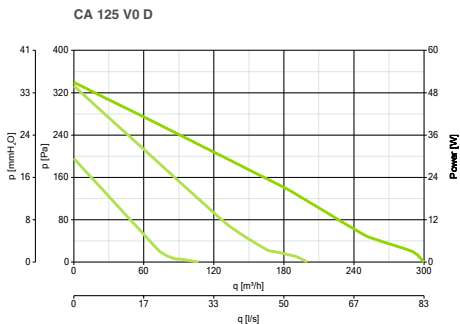

Pressure/Performance Curves